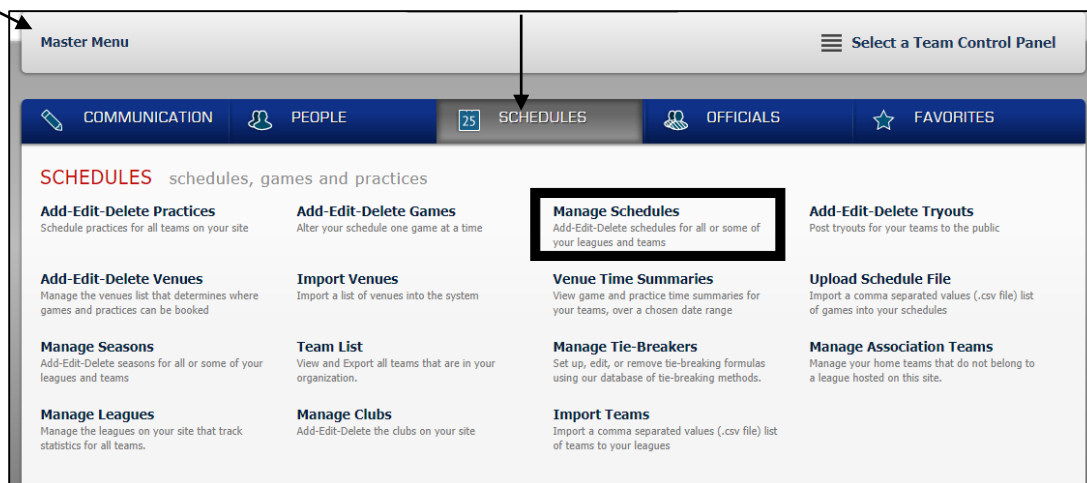

2. Go to “Master Menu,” then the “Schedules” tab, and then click “Manage Schedules.”